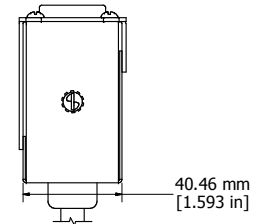

ASSEMBLY - VIEW FROM FRONT

ISOMETRIC VIEW

ASSEMBLY - VIEW FROM SIDE

6' FOOT TWIST POWER CORD (NEMA L5-15P)

ASSEMBLY - VIEW FROM BOTTOM

SECTION A-A

1582H6C1BKRA
Finish - Front - Black Painted Steel
Back - Black Painted Steel
Rated - 125 VAC, 60 Hz, 15 Amps
Approvals - CSA Certified Standards C22.2 (No. 21-95, 42-99)
- UL Recognized Standard UL1363
Cord Length
1582H6C1BKRA - 6' Foot Twist Power Cord (NEMA L5-15P)
1582H6D1BKRA - 15' Foot Twist Power Cord (NEMA L5-15P)