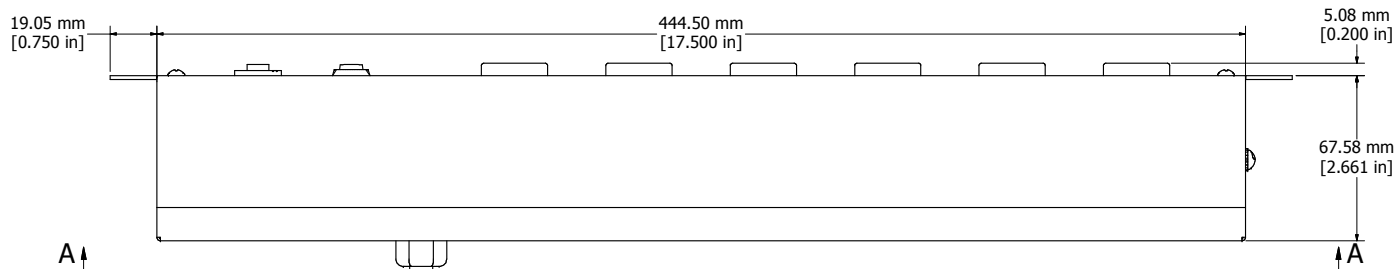

ASSEMBLY - VIEW FROM FRONT

ISOMETRIC VIEW

ASSEMBLY - VIEW FROM SIDE

6' FOOT TWIST POWER CORD (NEMA L5-15P)

ASSEMBLY - VIEW FROM BOTTOM

SECTION A-A

1582H6C1BKRA
Finish - Front - Black Painted Steel
Back - Black Painted Steel
Rated - 125 VAC, 60 Hz, 15 Amps
Approvals - CSA Certified Standards C22.2 (No. 21-95, 42-99)
- UL Recognized Standard UL1363
Cord Length
1582H6C1BKRA - 6' Foot Twist Power Cord (NEMA L5-15P)
1582H6D1BKRA - 15' Foot Twist Power Cord (NEMA L5-15P)