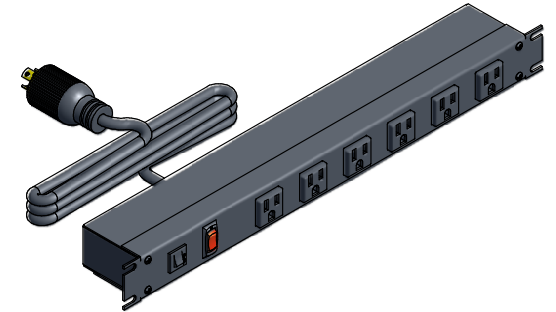

ASSEMBLY - VIEW FROM FRONT

ISOMETRIC VIEW

ASSEMBLY - VIEW FROM SIDE

6' FOOT TWIST POWER CORD (NEMA L5-15P)

ASSEMBLY - VIEW FROM BOTTOM

SECTION A-A

1582H6C1BKRA
Finish - Front - Black Painted Steel
Back - Black Painted Steel
Rated - 125 VAC, 60 Hz, 15 Amps
Approvals - CSA Certified Standards C22.2 (No. 21-95, 42-99)
- UL Recognized Standard UL1363
Cord Length
1582H6C1BKRA - 6' Foot Twist Power Cord (NEMA L5-15P)
1582H6D1BKRA - 15' Foot Twist Power Cord (NEMA L5-15P)