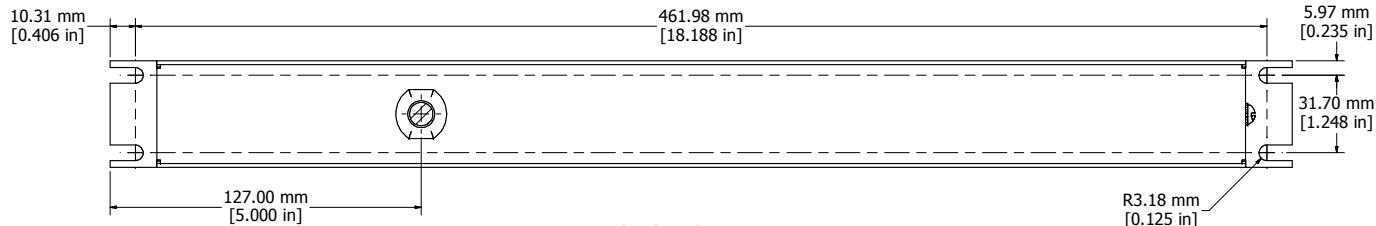

ASSEMBLY - VIEW FROM FRONT

ISOMETRIC VIEW

ASSEMBLY - VIEW FROM SIDE

6' FOOT TWIST POWER CORD (NEMA L5-15P)

ASSEMBLY - VIEW FROM BOTTOM

SECTION A-A

1582H6C1BKRA
Finish - Front - Black Painted Steel
Back - Black Painted Steel
Rated - 125 VAC, 60 Hz, 15 Amps
Approvals - CSA Certified Standards C22.2 (No. 21-95, 42-99)
- UL Recognized Standard UL1363
Cord Length
1582H6C1BKRA - 6' Foot Twist Power Cord (NEMA L5-15P)
1582H6D1BKRA - 15' Foot Twist Power Cord (NEMA L5-15P)