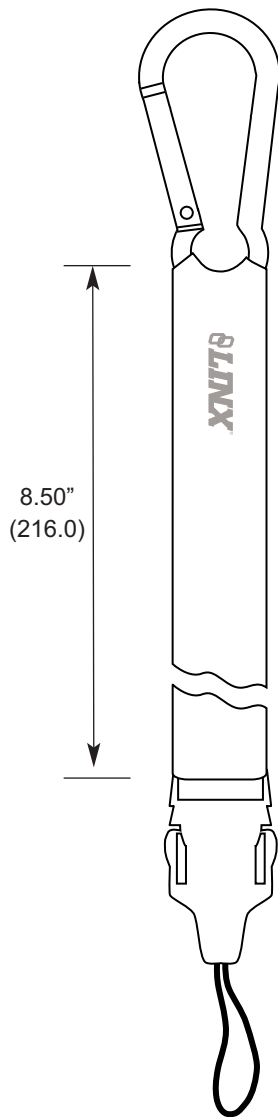

Product Dimensions

Description

The handy 8.5 inch leash is fitted with a carabiner at one end and a cell phone-type loop at the other. This allows for convenient carrying alternatives or attachment to fixed equipment.

Examples

Features

- Loop cord for attaching to various items
- Convenient carabiner for equipment tethering
- Standard black color
- Custom colors and lengths available for high volume orders

Ordering Information

- OTX-ACC-LSH-8.5 (8.5" leash with belt clip cord)