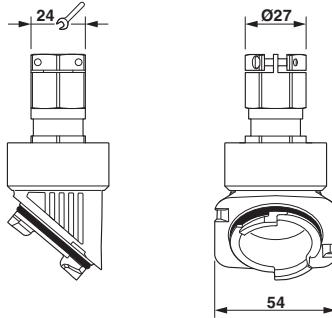

Set consisting of: EVO metal adapter 1414256 and metal screw connection with terminal block 1415192, M20

Key Commercial Data

Packing unit	1 STK
Weight per Piece (excluding packing)	180.0 g
Custom tariff number	85389099
Country of origin	Germany

Technical data

Dimensions

Wrench size, union nut	24 mm
Wrench size, support	24 mm
External cable diameter	6 mm ... 13 mm

Ambient conditions

Ambient temperature (operation)	-40 °C ... 100 °C
---------------------------------	-------------------

General

Type of the screw connection	M20
No. of conductors	1
Cable gland material	Nickel-plated brass
Material, pressure screw	Nickel-plated brass
Shielded	No
Thread type on connection side	Bayonet B plastic

Cable gland - HC-B-GTRS-M20-ER-AL - 1414656

Drawings

Dimensional drawing

Dimensional drawing

Classifications

eCl@ss

eCl@ss 5.1	27143424
eCl@ss 6.0	27261207
eCl@ss 8.0	27149109
eCl@ss 9.0	27144432

ETIM