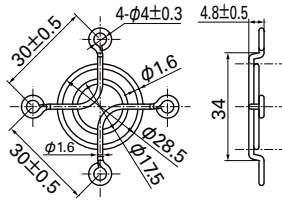

**Dimensions** (unit : mm)

**38mm sq. type**

Model : 109-1065 Surface treatment : Nickel-chrome plating Color (silver)

Inlet side, Outlet side

Mass : 5g

**Mounting example**

Axial fan