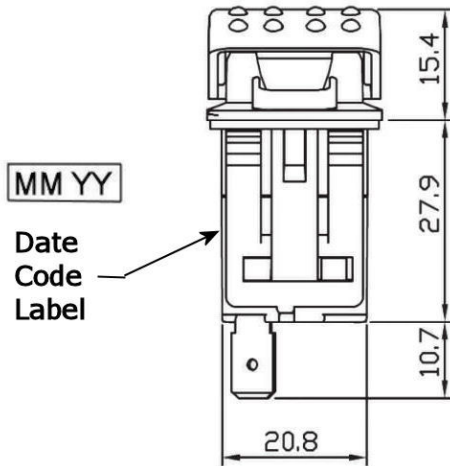

RoHS Compliant

CW INDUSTRIES
Southampton, Pa. 18966
Tel 215.355.7080/www.cwind.com

Date Drawn: 3-19-12

Rev. 0

Unit: mm

Checked By: *G. Gold*

Title:
ROCKER SWITCH

CW P/N:
GRB124A2NABA1