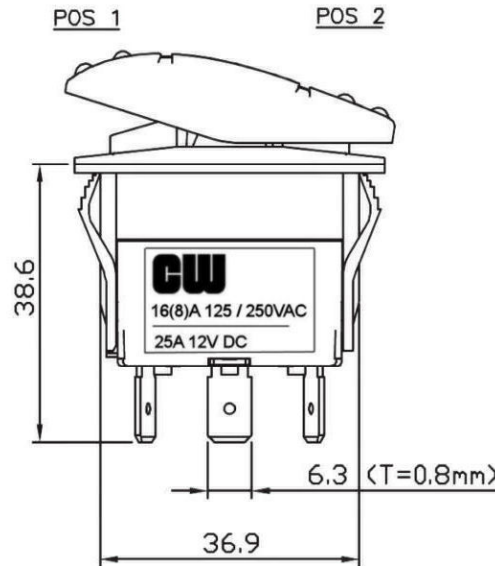

SPECIFICATIONS:

Rating: 25A 12V DC

Function: ON - ON SPDT

Pos 1 Pos 2

Contact Resistance: 20mΩ max. (initial)

Insulation Resistance: 100mΩ min. (at 500V DC)

Dielectric Strength: 1,500V AC 50/60 Hz for 1 minute

Temp. T55

Service Life: Mechanically: 100,000 operations min.

Electrically: 30,000 operations min.

Water Proof: IP68

Base Color- Gray

Actuator Color- Black

RoHS Compliant

CW INDUSTRIES
Southampton, Pa. 18966
Tel 215.355.7080/www.cwind.com

Date Drawn: 3-19-12

Rev. 0

Unit: mm

Checked By: *G. Gold*

Title:
ROCKER SWITCH

CW P/N:
GRB124A2NABA1