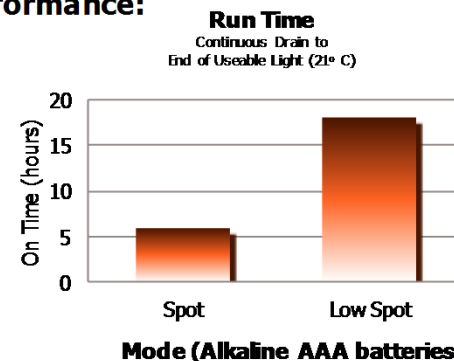

Performance:

Tested according to ANSI/NEMA FL 1 Standards.

Important Notice

This datasheet contains information specific to products manufactured at the time of its publication
Contents herein do not constitute a warranty
©Energizer / All Rights Reserved