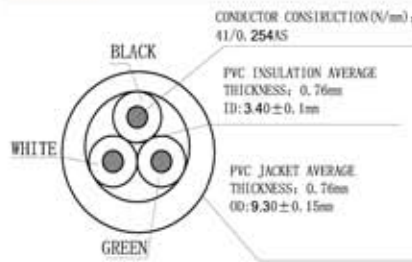

A
B
C
D
E
F
G
H

A
B
C
D
E
F
G
H

NOTES:

- 1) JACKET COLOR: BLACK
- 2). E-GREEN; L-BLACK ; N-WHITE

TESTING:

- 1) 100% OPEN & SHORT TESTING
- 2) INSULATION RESISTANCE: 100M ohm (min)
- 3) VOLTAGE: DC 500V/1min
- 4) ROHS COMPLIANT

NO.	SPECIFICATION	COLOUR	MATERIAL	AMOUNT
①	Play home terminal 98740	Silver	Cu	3P
②	Model aircraft 8745AND	WHITE	PBT	1PCS
③	Mother Play ME-302L	BLACK	PVC Cu	1PCS
④	Wire SJT 14AWG/3C 60°	BLACK	PVC Cu	1PCS
⑤	Tin	Silver	Article tin	3PCS
⑥	Ties	BLACK		1PCS

Scale	1:1						Name	Item No.
TOLERANCE							Miller	A-PC1504-030026-1
X.X	±0.40				Drawn	3/26/12		
X.XX	±0.25				Approved	3/26/12	Warner	Title 320C13-RA to Open, 3M, SJT#14*3C 60C
X.XXX	±0.15							Drawing No.
Angle	±3°							rev00
					Modification	Date	Name	Sheet