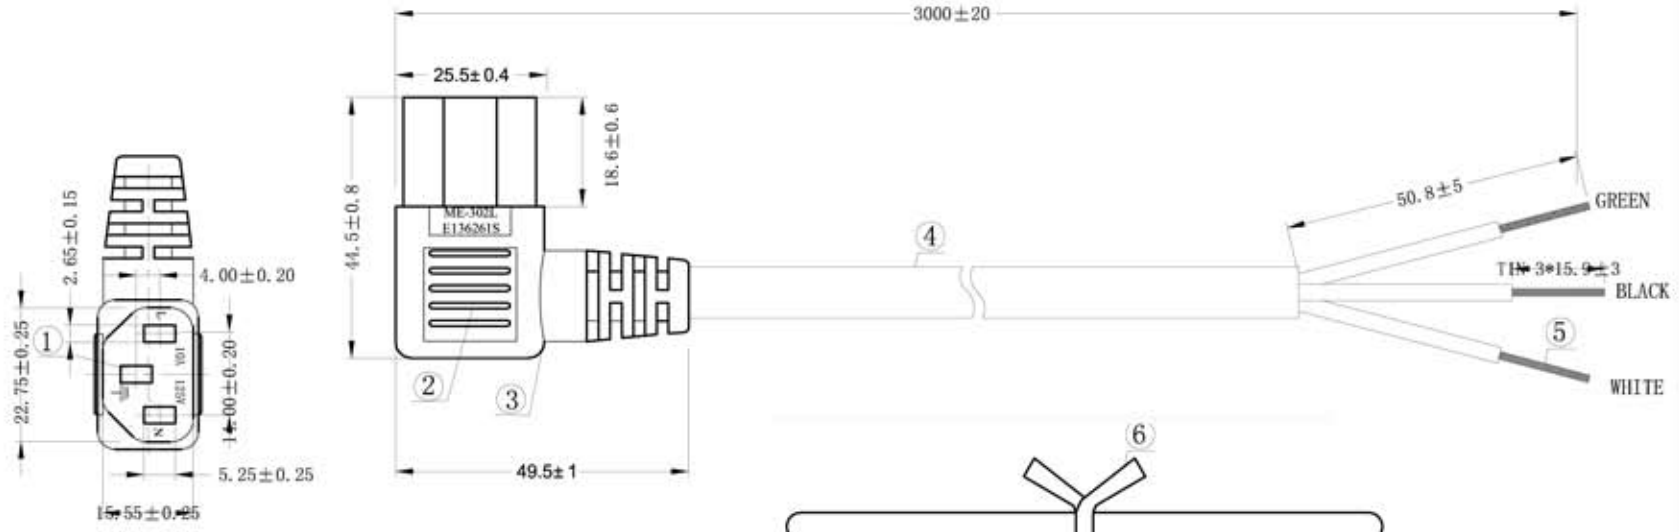

A
B
C
D
E
F
G
H

A
B
C
D
E
F
G
H

NOTES:

- 1) JACKET COLOR: BLACK
- 2). E-GREEN; L-BLACK ; N-WHITE

TESTING:

- 1) 100% OPEN & SHORT TESTING
- 2) INSULATION RESISTANCE: 100M ohm (min)
- 3) VOLTAGE: DC 500V/1min
- 4) ROHS COMPLIANT

NO.	SPECIFICATION	COLOUR	MATERIAL	AMOUNT
①	Play home terminal 98740	Silver	Cu	3P
②	Model aircraft 8745AND	WHITE	PBT	1PCS
③	Mother Play ME-302L	BLACK	PVC Cu	1PCS
④	Wire SJT 14AWG/3C 60°	BLACK	PVC Cu	1PCS
⑤	Tin	Silver	Article tin	3PCS
⑥	Ties	BLACK		1PCS

Scale	1:1						Name	Item No.
TOLERANCE							Miller	A-PC1504-030026-1
X.X	±0.40				Drawn	3/26/12		
X.XX	±0.25				Approved	3/26/12	Warner	Title 320C13-RA to Open, 3M, SJT#14*3C 60C
X.XXX	±0.15							Drawing No.
Angle	±3°							rev00
					Modification	Date	Name	Sheet