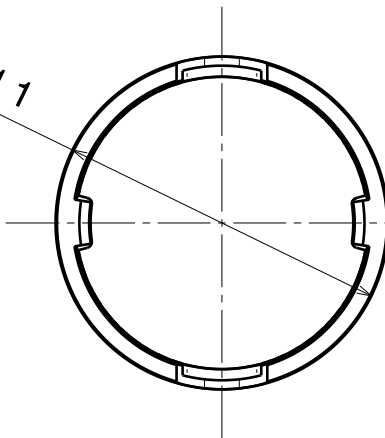

D

C

B

A

4

4

Holder

Lens

∅4

6.9

5.9

Bottom view

3

3

7.9

Side view

2

2

∅11

Top view

Material:
 Lens PMMA
 Holder PC

NOTE:
 Please be careful when remove assembly from LED.
 Otherwise clips might break some of led's corner.

If needed, secure assembly with proper glue between holder and pcb.

DATE
13.7.2012

CHECKED BY
VS

DATE
13.7.2012

SIZE
A4

DRAWING NUMBER

REV
5

DESIGNED BY
HH

DATE
06.01.2008