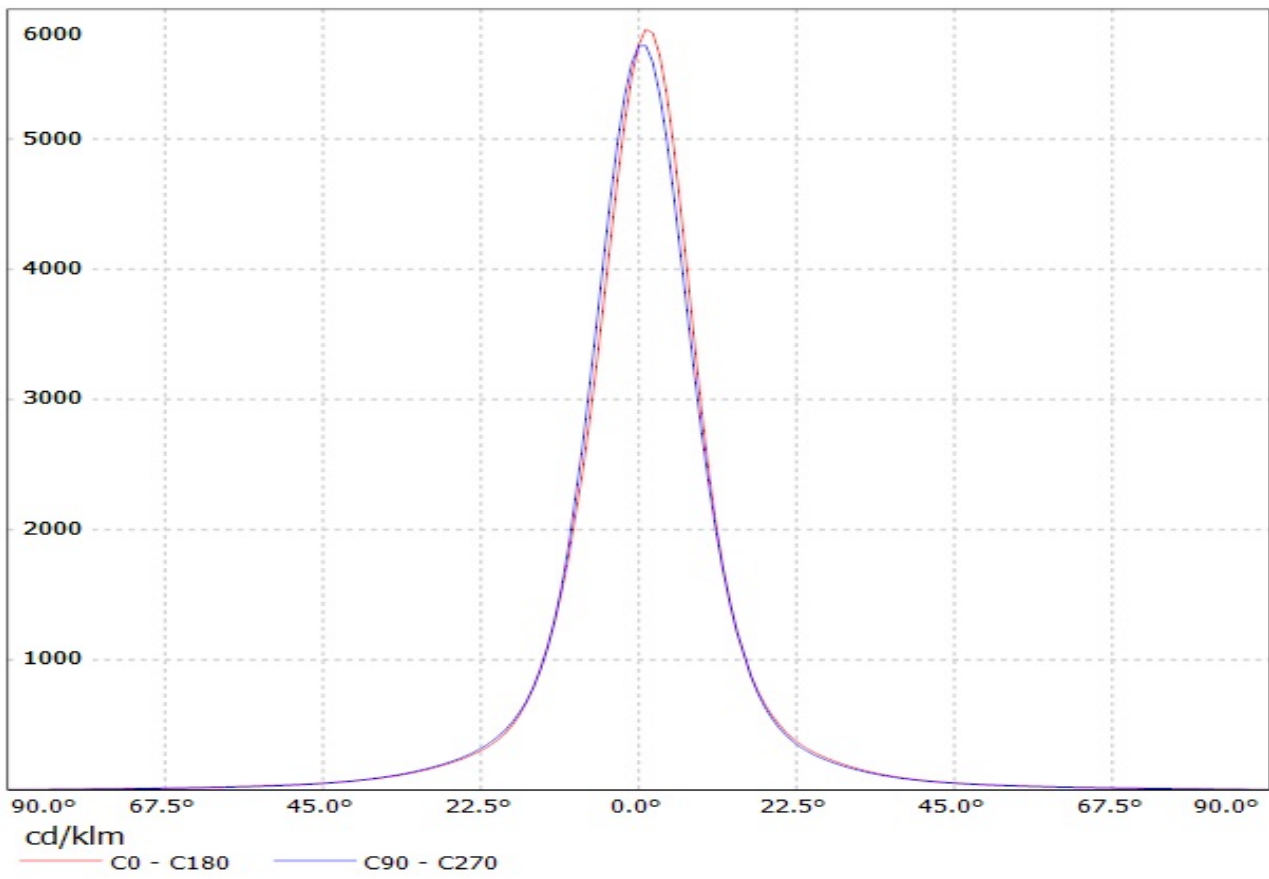

Luminaire: LEDIL OY CP10444_LISA-SS (Golden Dragon) Efficiency=90%
Lamps: 1 x Osram Golden Dragon